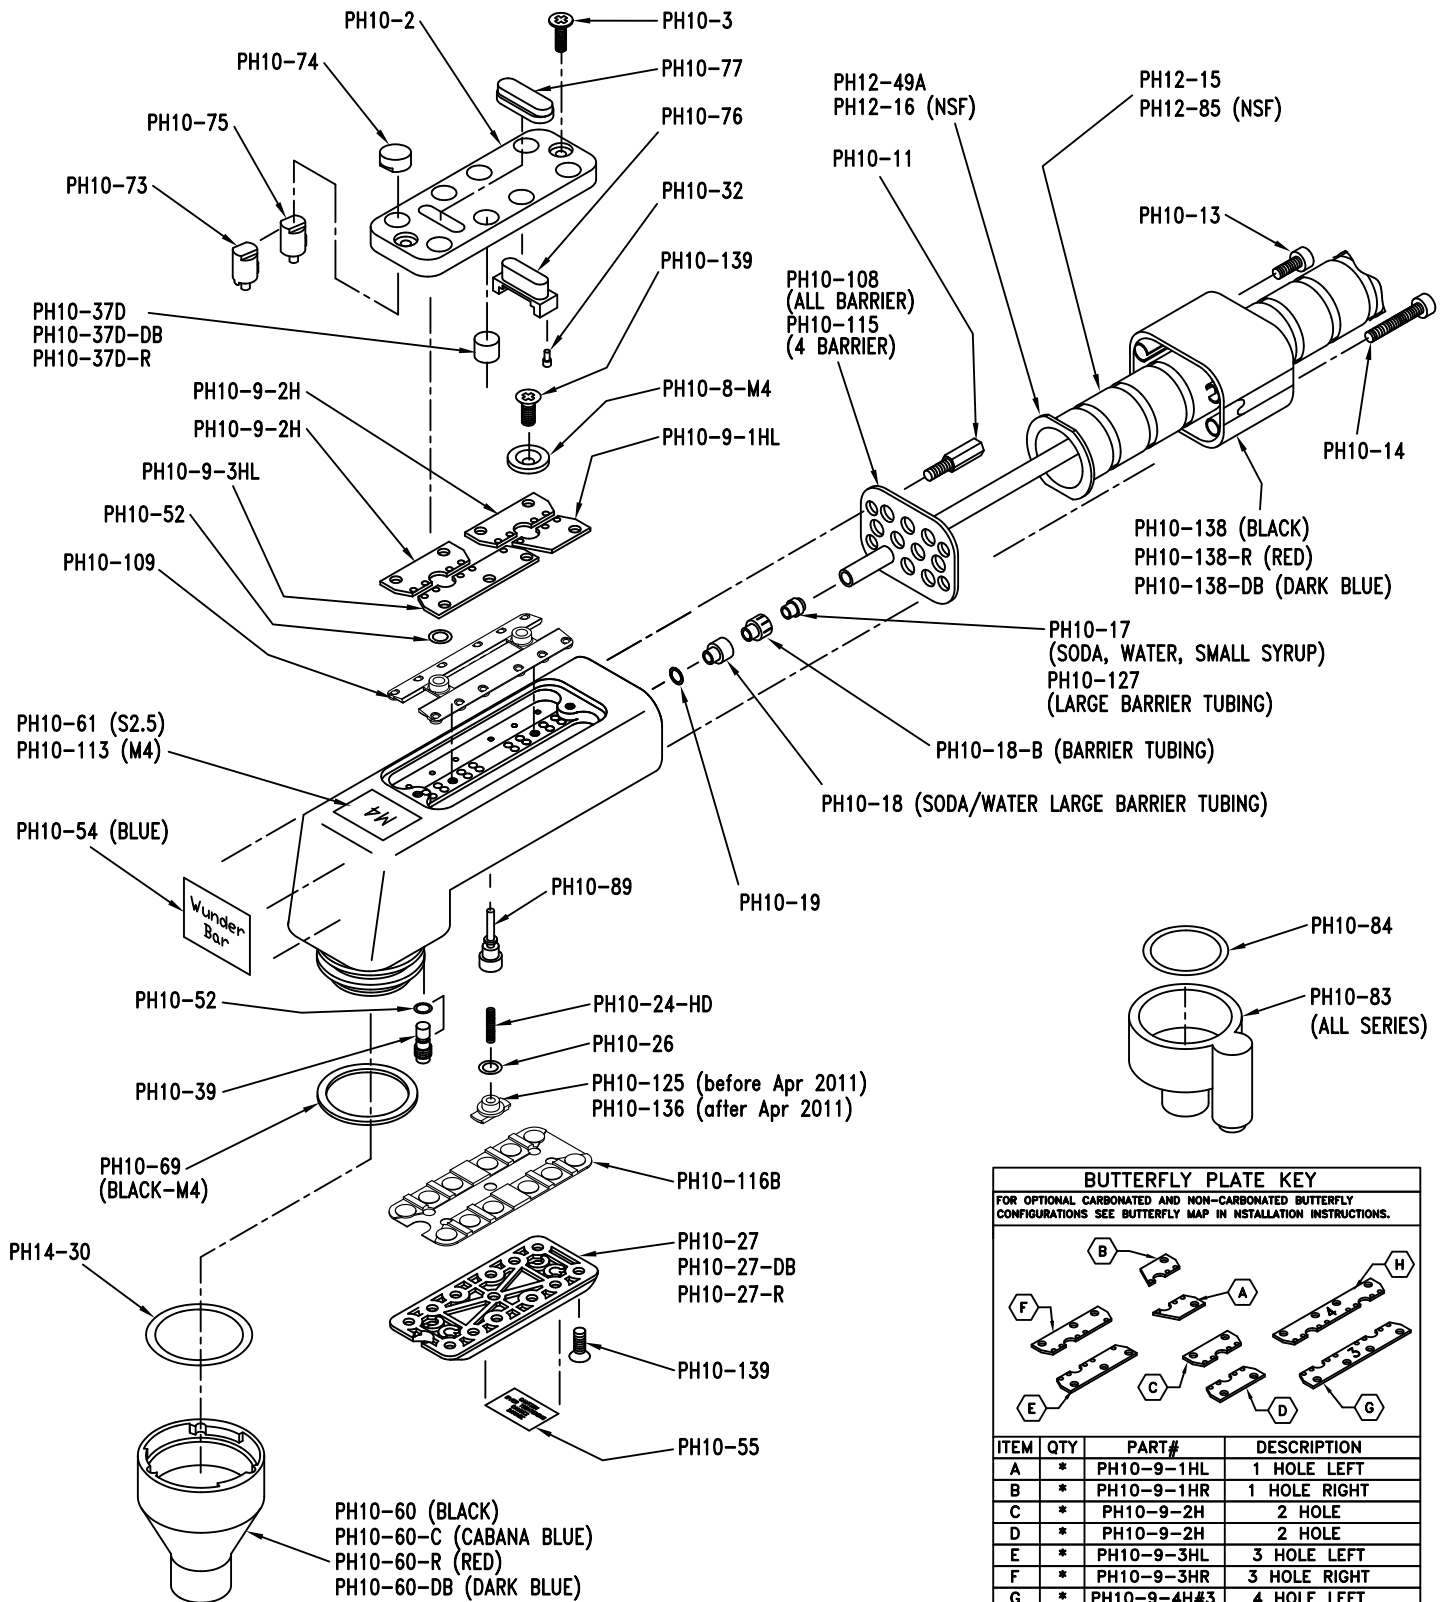

MARK 4 10-BUTTON POST MIX HANDLE

BUTTERFLY PLATE KEY			
FOR OPTIONAL CARBONATED AND NON-CARBONATED BUTTERFLY CONFIGURATIONS SEE BUTTERFLY MAP IN INSTALLATION INSTRUCTIONS.			
A	*	PH10-9-1HL	1 HOLE LEFT
B	*	PH10-9-1HR	1 HOLE RIGHT
C	*	PH10-9-2H	2 HOLE
D	*	PH10-9-2H	2 HOLE
E	*	PH10-9-3HL	3 HOLE LEFT
F	*	PH10-9-3HR	3 HOLE RIGHT
G	*	PH10-9-4H#3	4 HOLE LEFT
H	*	PH10-9-4H#4	4 HOLE RIGHT